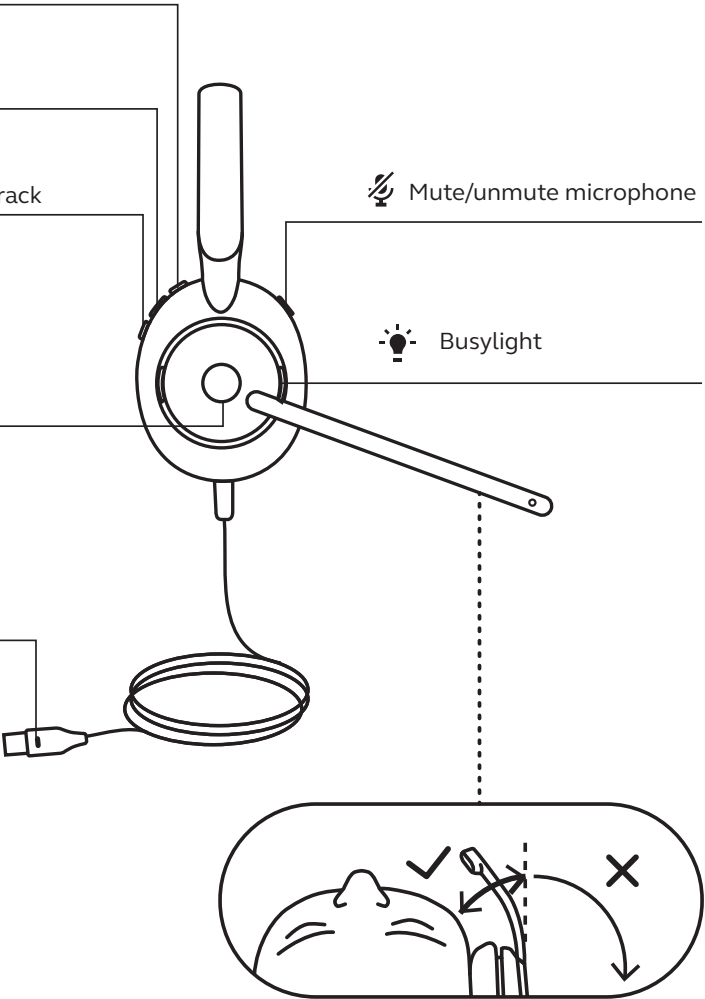

Evolve2 30

⏮/⏭ Volume up/next track

▶/⏸ Play/pause music

⏮/⏭ Volume down/prev. track

🔇 Mute/unmute microphone

💡 Busylight

📞 Answer or end call

💡 Mute status